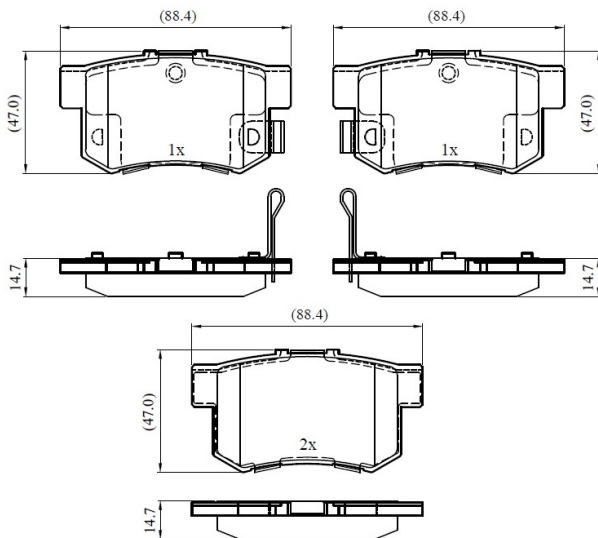

Make: HONDA

Model: ACCORD Mk IV

Part Number: ADB33255

Vehicle Manufacturing/Engine:

ADB33255

Specifications

Fitting Position

:

Rear

| | | |
|--------------------|---|-----------|
| Model Date | : | 1990-1993 |
| Or. Caliper | : | |
| WVA | : | 21719 |
| FMSI | : | |
| Length | : | 88.4 |
| Width | : | 47 |
| Thickness | : | 14.7 |