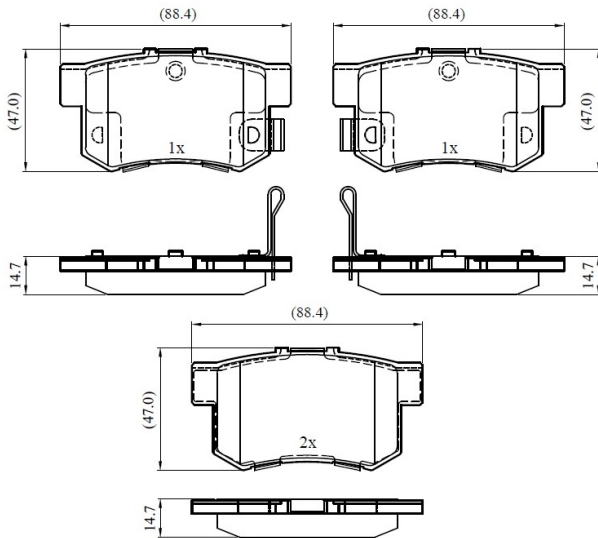

Make: HONDA

Model: ACCORD Mk V Aerodeck

Part Number: ADB33255

Vehicle Manufacturing/Engine:

ADB33255

Specifications

Fitting Position

:

Rear

Model Date	:	1993-1998
Or. Caliper	:	
WVA	:	21719
FMSI	:	
Length	:	88.4
Width	:	47
Thickness	:	14.7