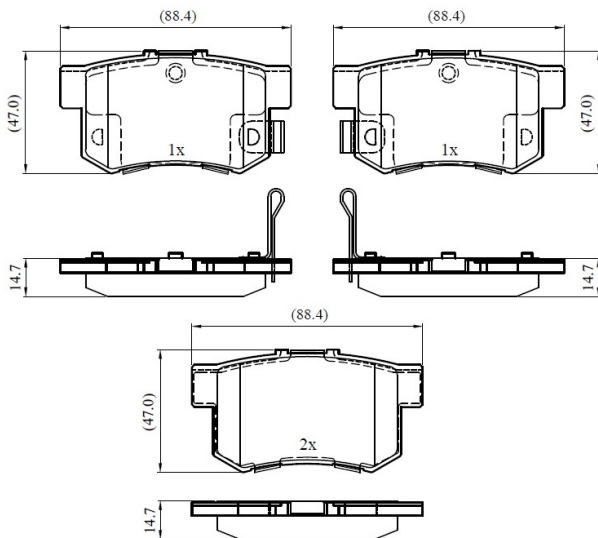

Make: HONDA

Model: ACCORD Mk VII Coupe

Part Number: ADB33255

Vehicle Manufacturing/Engine:

ADB33255

Specifications

Fitting Position

:

Rear

Model Date	:	1999-2002
Or. Caliper	:	
WVA	:	21719
FMSI	:	
Length	:	88.4
Width	:	47
Thickness	:	14.7