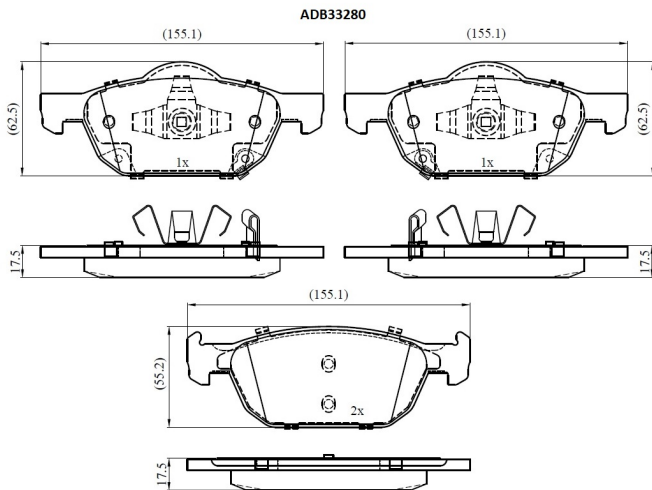

Make: HONDA

Model: ACCORD VIII Estate

Part Number: ADB33280

Vehicle Manufacturing/Engine:

Specifications

Fitting Position	:	Front
Model Date	:	2008-
Or. Caliper	:	

WVA	:	24796
FMSI	:	
Length	:	155.1
Width	:	62.5/55.2
Thickness	:	17.5