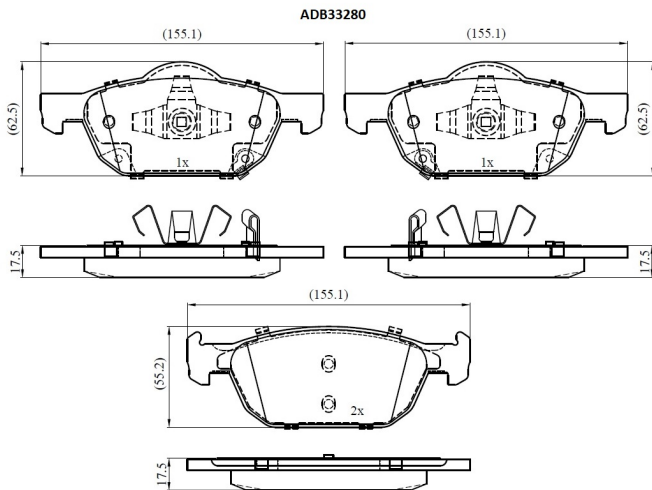

Make: HONDA

Model: ACCORD VIII Estate

Part Number: ADB33280

Vehicle Manufacturing/Engine:

Specifications

Fitting Position	:	Front
Model Date	:	2008-2015
Or. Caliper	:	

WVA	:	24796
FMSI	:	
Length	:	155.1
Width	:	62.5/55.2
Thickness	:	17.5