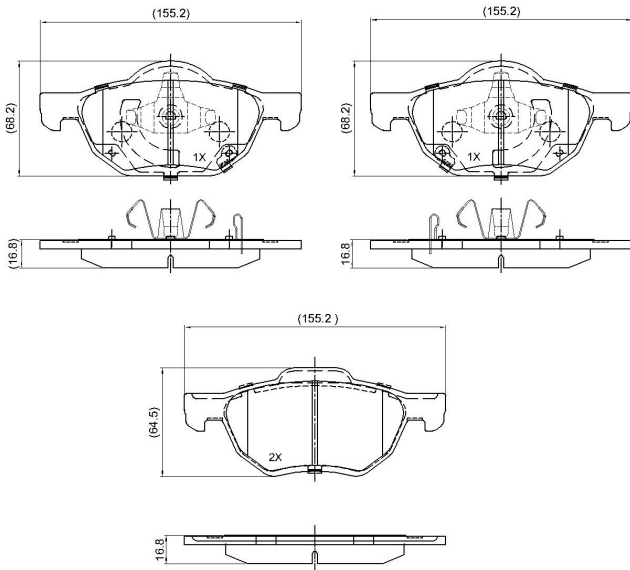

Make: HONDA

Model: Accord

Part Number: ADB31195

Vehicle Manufacturing/Engine:

ADB31195

Specifications

Fitting Position

:

Front

Model Date	:	04/03-->
Or. Caliper	:	Ate
WVA	:	
FMSI	:	
Length	:	155.2
Width	:	64.5/68.2
Thickness	:	16.8