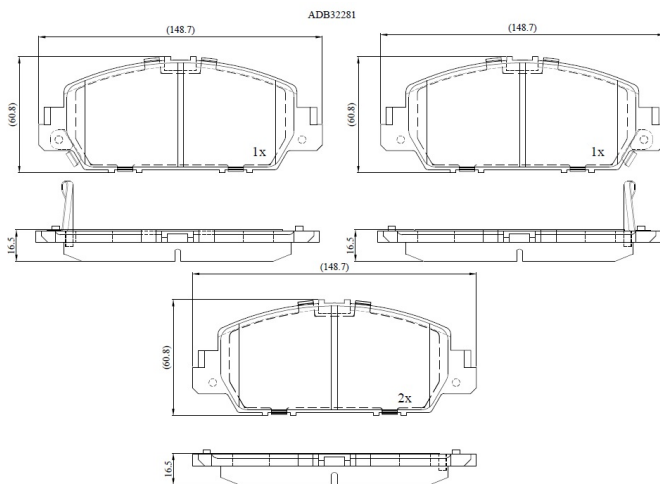

Make: HONDA

Model: Accord

Part Number: ADB32281

Vehicle Manufacturing/Engine:

Specifications

Fitting Position	:	Front
Model Date	:	2013-2014
Or. Caliper	:	
WVA	:	

FMSI	:	
Length	:	148.7
Width	:	60.8
Thickness	:	16.5