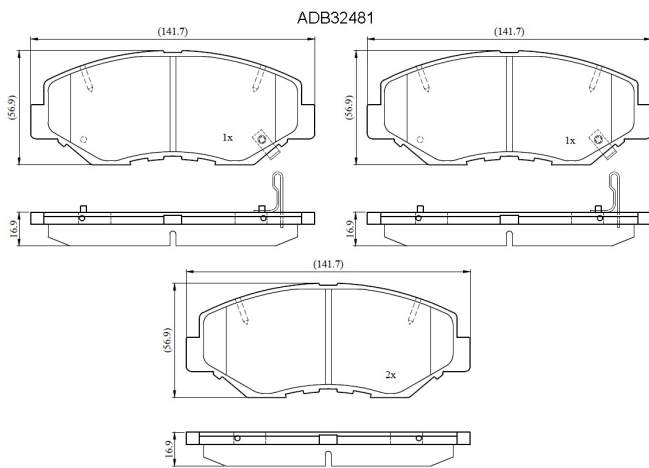

Make: HONDA

Model: Accord

Part Number: ADB32481

Vehicle Manufacturing/Engine:

Specifications

| | | |
|-------------------------|---|-----------|
| Fitting Position | : | Front |
| Model Date | : | 2003-2008 |
| Or. Caliper | : | |
| WVA | : | |

| | | |
|------------------|---|-------|
| FMSI | : | D914 |
| Length | : | 141.6 |
| Width | : | 56.5 |
| Thickness | : | 16.9 |