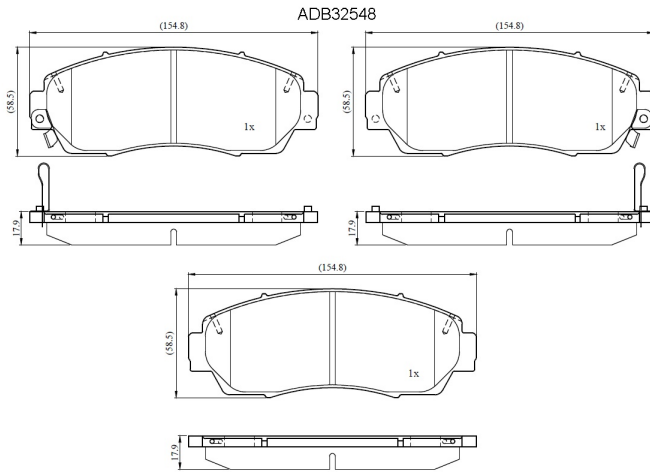

Make: HONDA

Model: Accord

Part Number: ADB32548

Vehicle Manufacturing/Engine:

Specifications

Fitting Position	:	Front
Model Date	:	11-Dec
Or. Caliper	:	
WVA	:	

FMSI	:	D1521
Length	:	154.8
Width	:	58.5
Thickness	:	17.9