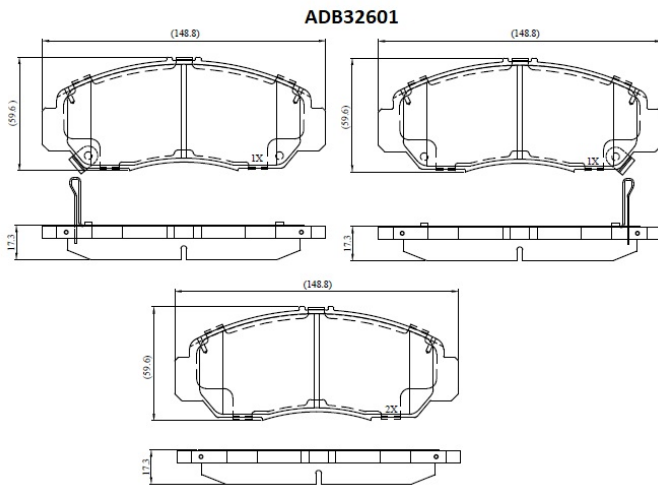

Make: HONDA

Model: Accord

Part Number: ADB32601

Vehicle Manufacturing/Engine:

Specifications

Fitting Position	:	Front
Model Date	:	11-Dec
Or. Caliper	:	
WVA	:	

FMSI	:	D1506
Length	:	148.8
Width	:	59.6
Thickness	:	17.3