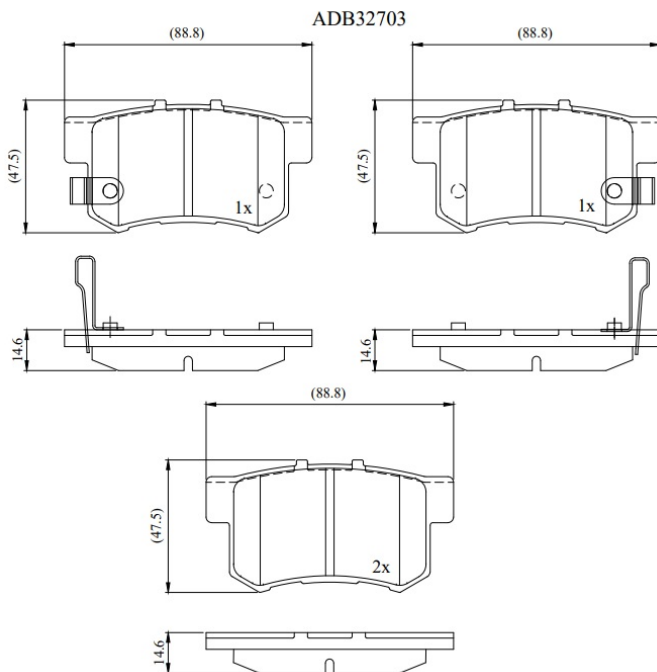

Make: HONDA

Model: Accord

Part Number: ADB32703

Vehicle Manufacturing/Engine:

Specifications

Fitting Position

:

Rear

Model Date	:	90-07
Or. Caliper	:	
WVA	:	
FMSI	:	D365
Length	:	88.8
Width	:	47.5
Thickness	:	14.6