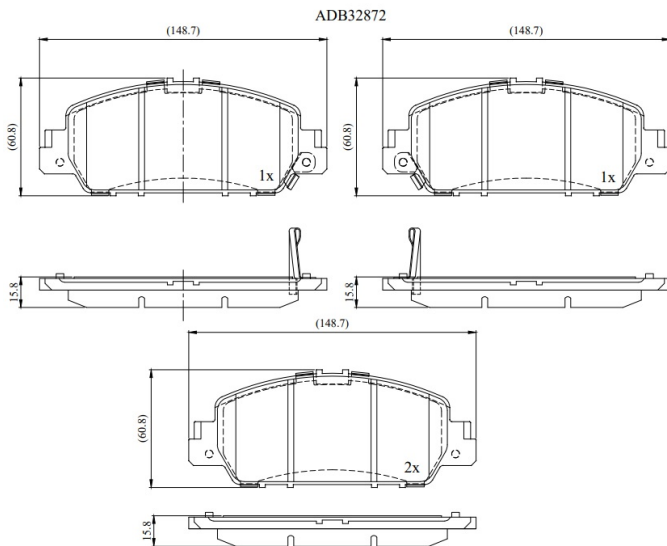

Make: HONDA

Model: Accord

Part Number: ADB32872

Vehicle Manufacturing/Engine:

Specifications

Fitting Position	:	Front
Model Date	:	13-
Or. Caliper	:	

WVA	:	
FMSI	:	8883-D1654
Length	:	148.7
Width	:	60.8
Thickness	:	15.8