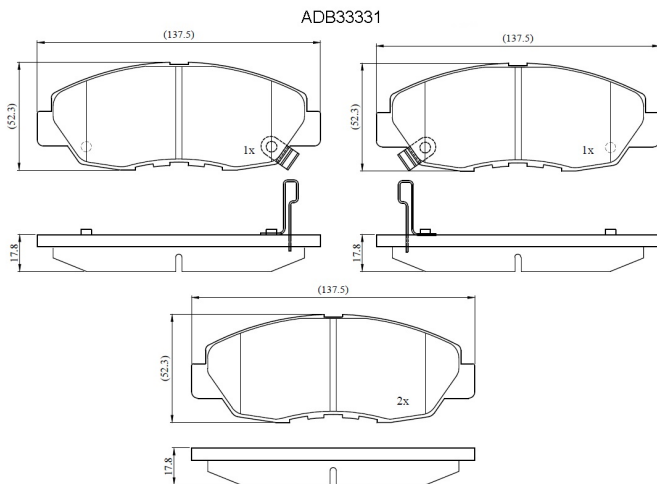

Make: HONDA

Model: Accord

Part Number: ADB33331

Vehicle Manufacturing/Engine:

Specifications

Fitting Position	:	Front
Model Date	:	90-02
Or. Caliper	:	
WVA	:	

FMSI	:	7345-D465
Length	:	137.5
Width	:	52.3
Thickness	:	18.3