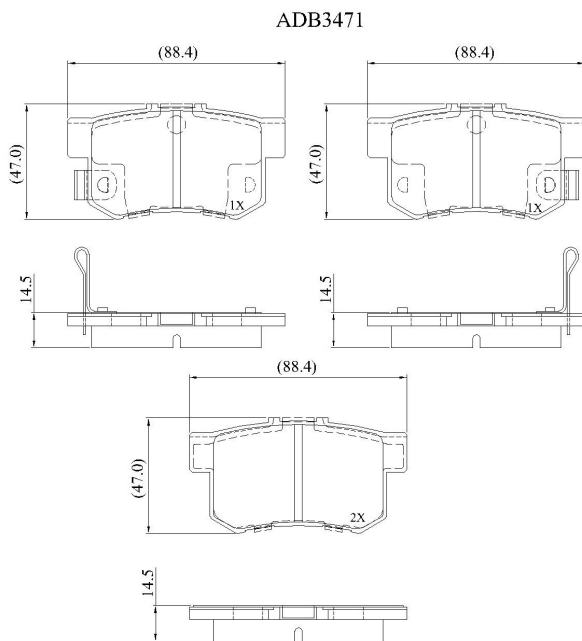

Make: HONDA

Model: Accord/Aerodeck (90->05/93)

Part Number: ADB3471

Vehicle Manufacturing/Engine:

Specifications

Fitting Position

:

Rear

Model Date	:	01/90-05/93
Or. Caliper	:	Akebono
WVA	:	21721
FMSI	:	
Length	:	88.4
Width	:	47
Thickness	:	14.5