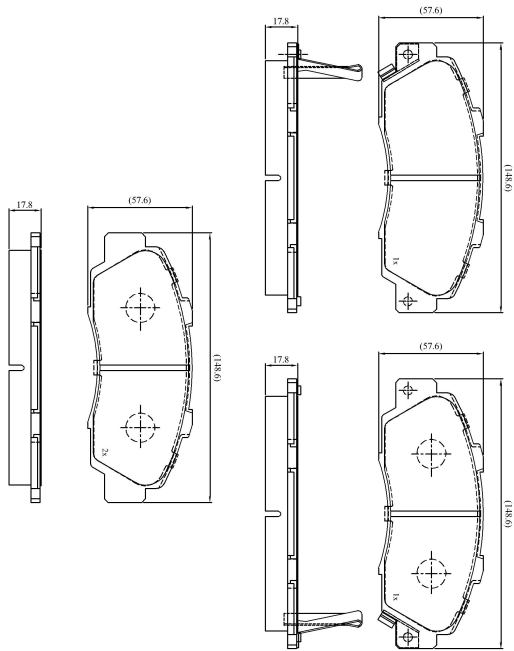

Make: HONDA

Model: Accord/Aerodeck (90->05/93)

Part Number: ADB3551

Vehicle Manufacturing/Engine:

ADB3551

Specifications

Fitting Position	:	Front
Model Date	:	01/90-05/93
Or. Caliper	:	Akebono
WVA	:	21652
FMSI	:	
Length	:	148.6
Width	:	57.6
Thickness	:	17.8