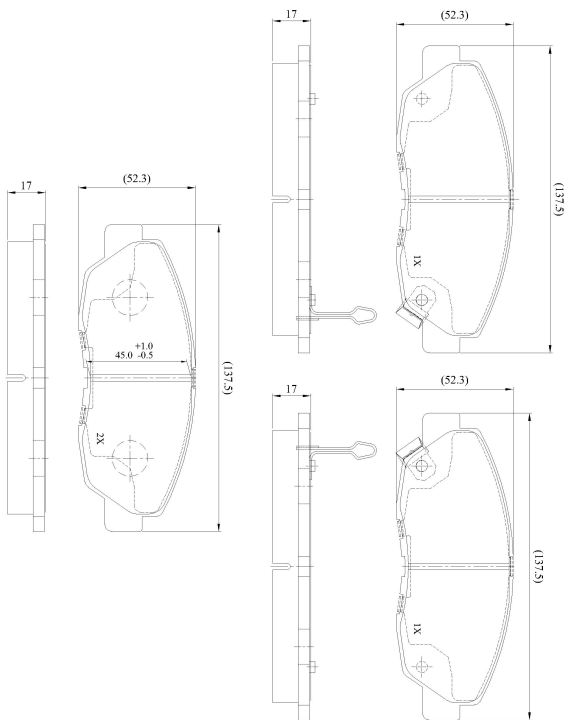

Make: HONDA

Model: Accord/Aerodeck (90->05/93)

Part Number: ADB3867

Vehicle Manufacturing/Engine:

ADB3867

Specifications

Fitting Position	:	Front
Model Date	:	01/90-05/93
Or. Caliper	:	Akebono
WVA	:	21497/21498/21499
FMSI	:	
Length	:	137.5
Width	:	52.3
Thickness	:	17