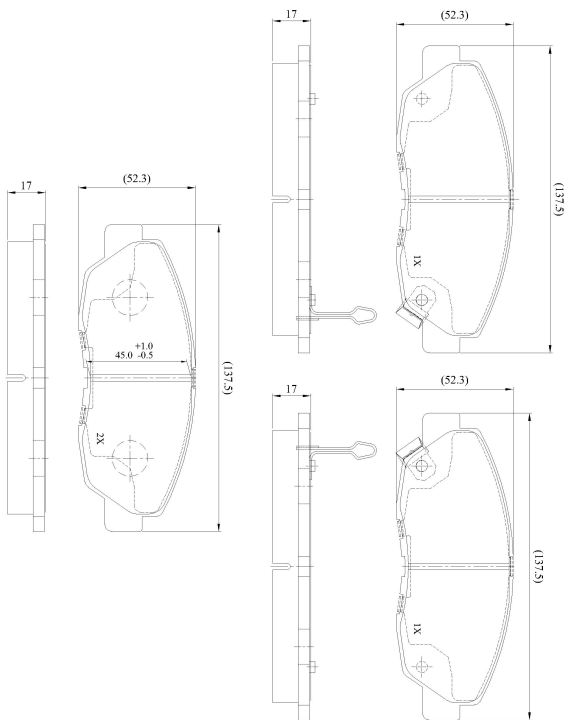

Make: HONDA

Model: Accord/Aerodeck (90->05/93)

Part Number: ADB3867

Vehicle Manufacturing/Engine:

ADB3867

Specifications

Fitting Position	:	Front
Model Date	:	01/90-05/93
Or. Caliper	:	Akebono
WVA	:	21499
FMSI	:	
Length	:	137.5
Width	:	52.3
Thickness	:	17