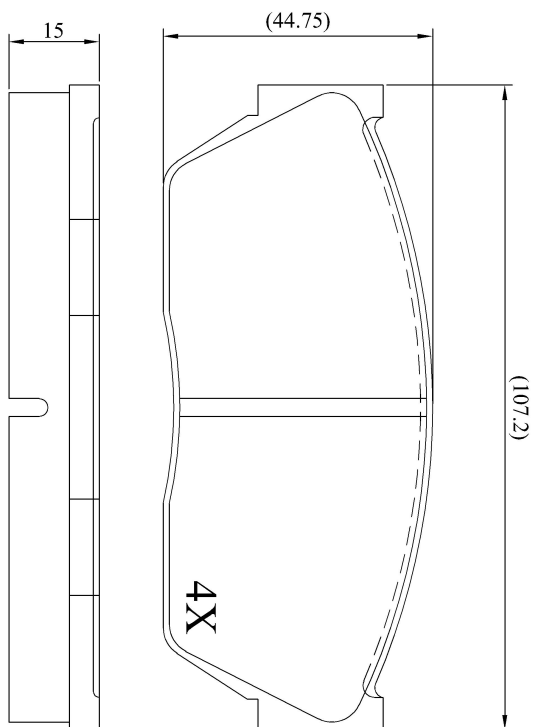

Make: HONDA

Model: Ballade

Part Number: ADB0268

Vehicle Manufacturing/Engine:

ADB0268

Specifications

Fitting Position	:	Front
Model Date	:	01/84-01/89
Or. Caliper	:	Sumitomo
WVA	:	20895
FMSI	:	
Length	:	107.2
Width	:	44.8
Thickness	:	15