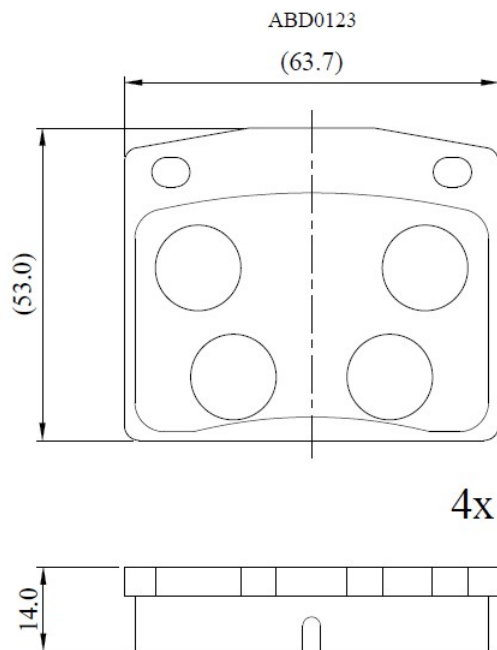

Make: HONDA

Model: Civic (->84)

Part Number: ADB0123

Vehicle Manufacturing/Engine:

Specifications

Fitting Position	:	Front
Model Date	:	01/75-01/79
Or. Caliper	:	Sumitomo
WVA	:	20485
FMSI	:	
Length	:	63.5
Width	:	53
Thickness	:	14