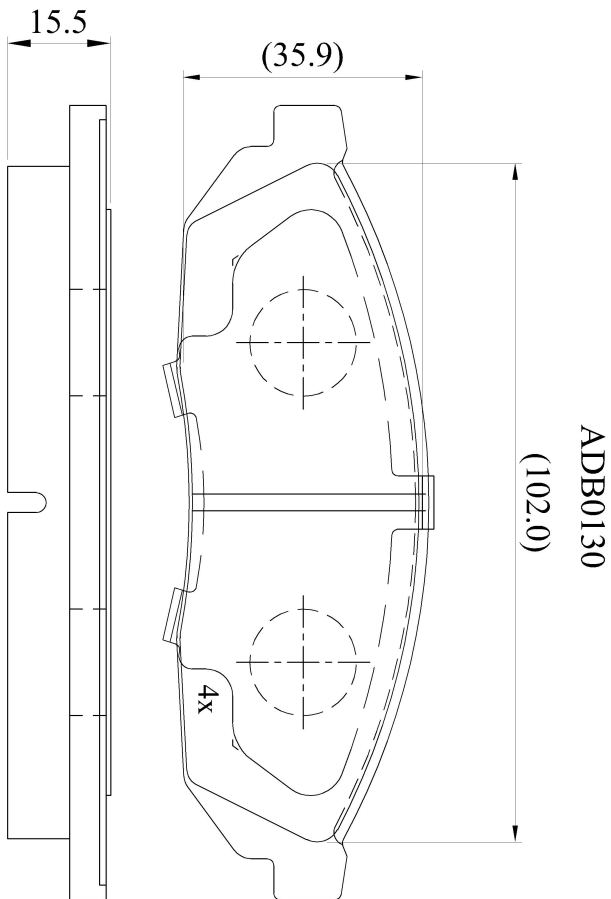

Make: HONDA

Model: Civic (->84)

Part Number: ADB0130

Vehicle Manufacturing/Engine:

Specifications

Fitting Position	:	Front
Model Date	:	01/80-01/83
Or. Caliper	:	Sumitomo
WVA	:	20731
FMSI	:	
Length	:	119.3
Width	:	37.9
Thickness	:	15.5