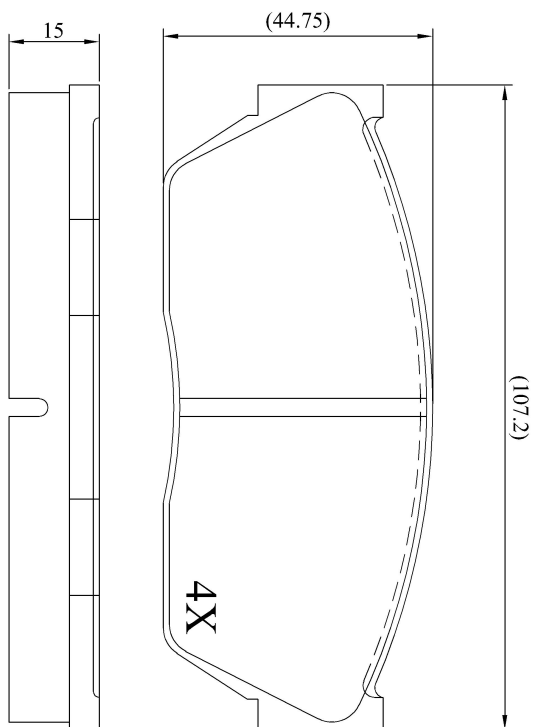

Make: HONDA

Model: Civic (->84)

Part Number: ADB0268

Vehicle Manufacturing/Engine:

ADB0268

Specifications

Fitting Position	:	Front
Model Date	:	01/82-01/84
Or. Caliper	:	Sumitomo
WVA	:	20895
FMSI	:	
Length	:	107.2
Width	:	44.8
Thickness	:	15