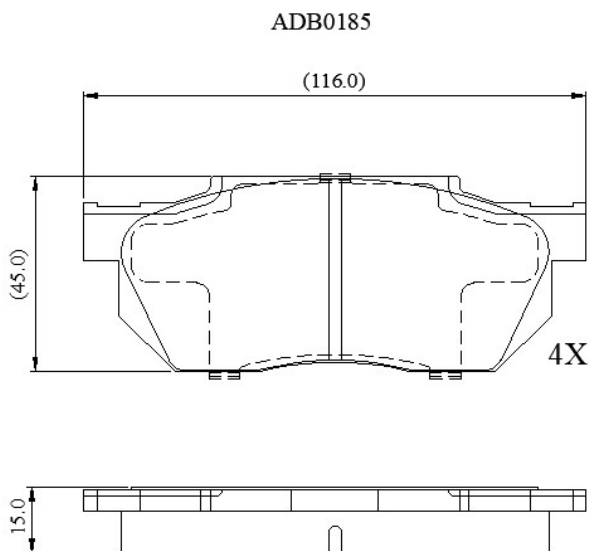

Make: HONDA

Model: Civic (87->91)

Part Number: ADB0185

Vehicle Manufacturing/Engine:

Specifications

Fitting Position

:

Front

Model Date	:	01/87-10/91
Or. Caliper	:	Akebono
WVA	:	20959
FMSI	:	
Length	:	116
Width	:	45
Thickness	:	15