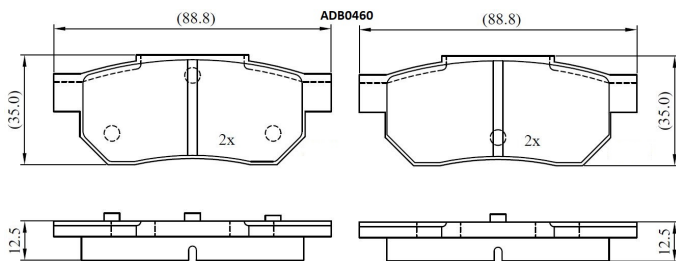

Make: HONDA

Model: Civic (87->91)

Part Number: ADB0460

Vehicle Manufacturing/Engine:

Specifications

Fitting Position	:	Rear
Model Date	:	01/87-10/91
Or. Caliper	:	Akebono
WVA	:	21312
FMSI	:	
Length	:	88.0/88.7
Width	:	35

Thickness : 12.5