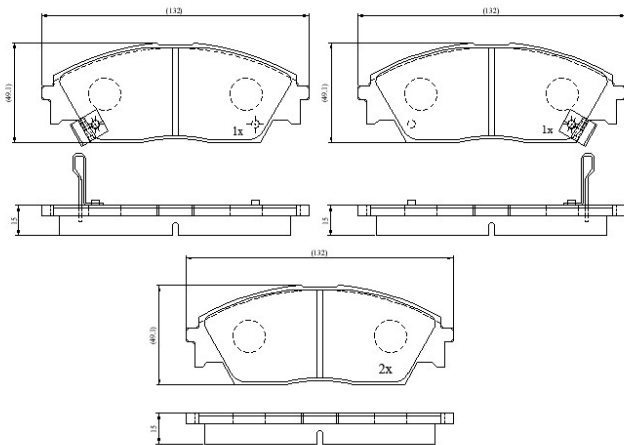

Make: HONDA

Model: Civic (87->91)

Part Number: ADB3378

Vehicle Manufacturing/Engine:

ADB3378

Specifications

Fitting Position	:	Front
Model Date	:	01/87-01/91
Or. Caliper	:	Akebono

WVA	:	21322
FMSI	:	
Length	:	132
Width	:	49.1
Thickness	:	15