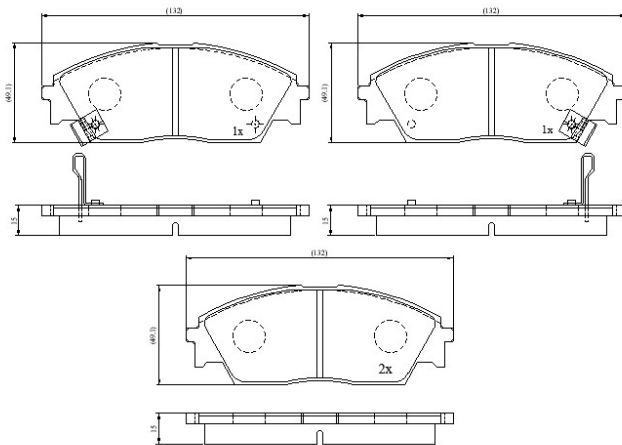

Make: HONDA

Model: Civic (87->91)

Part Number: ADB3378

Vehicle Manufacturing/Engine:

ADB3378

Specifications

Fitting Position	:	Front
Model Date	:	01/87-10/91
Or. Caliper	:	Akebono

WVA	:	21322
FMSI	:	
Length	:	132
Width	:	49.1
Thickness	:	15