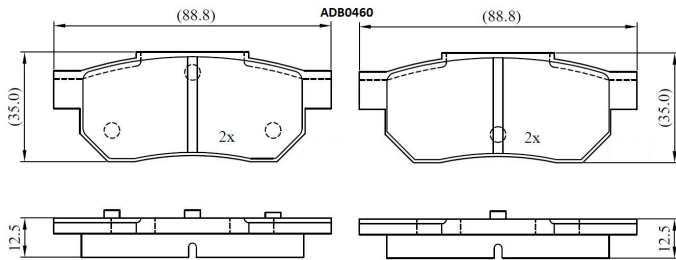

Make: HONDA

Model: Civic (91-> 11/99)

Part Number: ADB0460

Vehicle Manufacturing/Engine:

Specifications

Fitting Position	:	Rear
Model Date	:	01/95-11/99
Or. Caliper	:	Akebono
WVA	:	21312
FMSI	:	
Length	:	88.0/88.7
Width	:	35

Thickness : 12.5