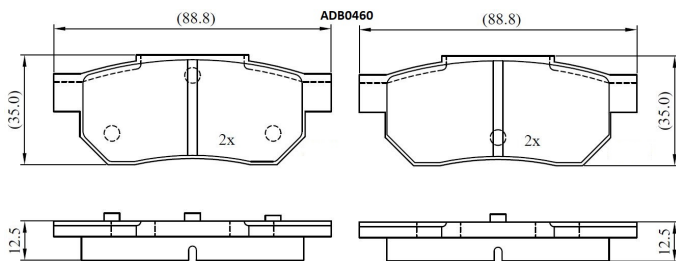

Make: HONDA

Model: Civic (91-> 11/99)

Part Number: ADB0460

Vehicle Manufacturing/Engine:

Specifications

Fitting Position	:	Rear
Model Date	:	01/95-11/99
Or. Caliper	:	Akebono
WVA	:	21312
FMSI	:	
Length	:	88.0/88.7
Width	:	35

Thickness : 12.5