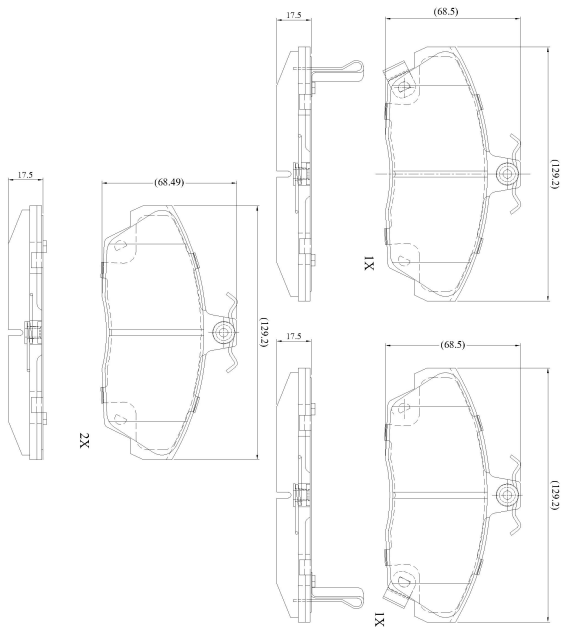

Make: HONDA

Model: Civic (91-> 11/99)

Part Number: ADB3232

Vehicle Manufacturing/Engine:

ADB3232

Specifications

Fitting Position	:	Front
Model Date	:	01/95-11/99
Or. Caliper	:	Lucas
WVA	:	21515
FMSI	:	
Length	:	129.2
Width	:	68.5
Thickness	:	17.3