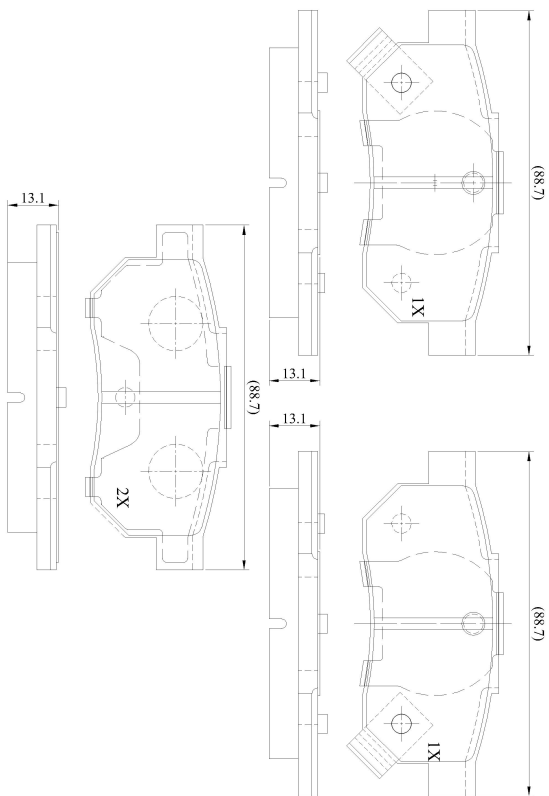

Make: HONDA

Model: Civic (91-> 11/99)

Part Number: ADB3242

Vehicle Manufacturing/Engine:

ADB3242

Specifications

Fitting Position	:	Rear
Model Date	:	01/95-11/99
Or. Caliper	:	Akebono
WVA	:	2,13,12,21,313
FMSI	:	
Length	:	88.8
Width	:	35
Thickness	:	12.5