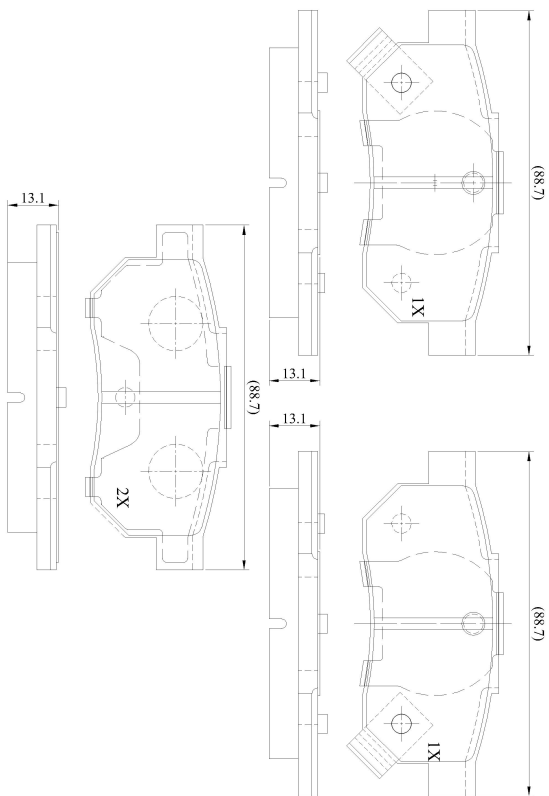

Make: HONDA

Model: Civic (91-> 11/99)

Part Number: ADB3242

Vehicle Manufacturing/Engine:

ADB3242

Specifications

| | | |
|-------------------------|---|----------------|
| Fitting Position | : | Rear |
| Model Date | : | 01/95-11/99 |
| Or. Caliper | : | Akebono |
| WVA | : | 2,13,12,21,313 |
| FMSI | : | |
| Length | : | 88.8 |
| Width | : | 35 |
| Thickness | : | 12.5 |