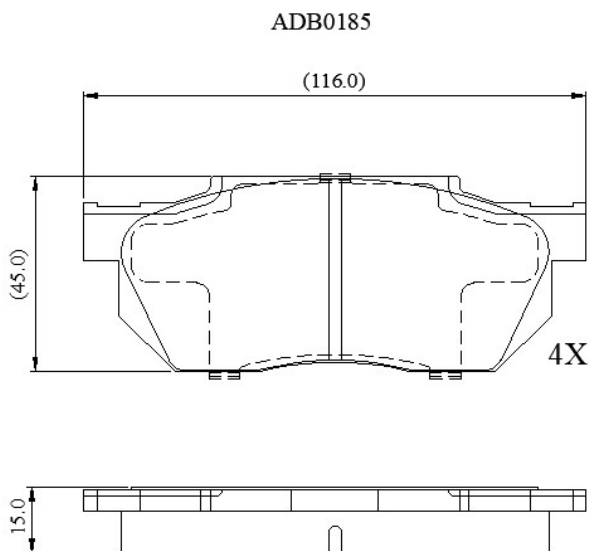

Make: HONDA

Model: Civic (91->95)

Part Number: ADB0185

Vehicle Manufacturing/Engine:

Specifications

Fitting Position

:

Front

Model Date	:	10/91-01/95
Or. Caliper	:	Akebono
WVA	:	20959
FMSI	:	
Length	:	116
Width	:	45
Thickness	:	15