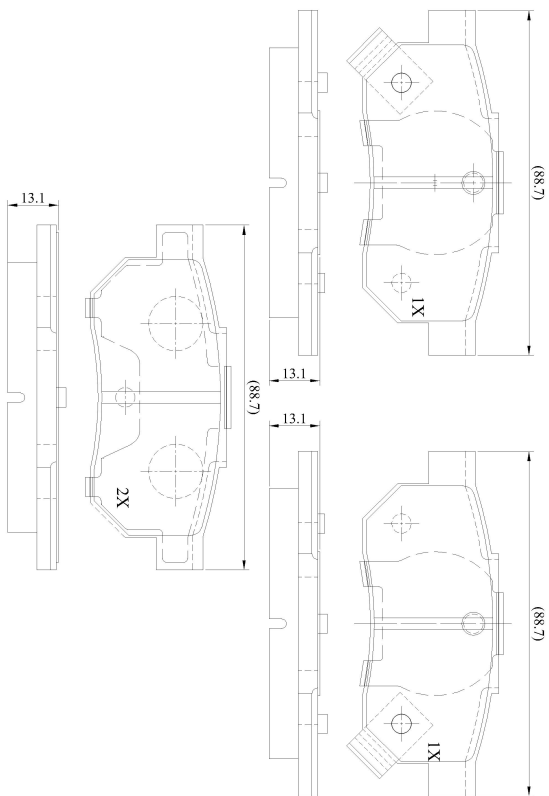

Make: HONDA

Model: Civic (91->95)

Part Number: ADB3242

Vehicle Manufacturing/Engine:

ADB3242

Specifications

Fitting Position	:	Rear
Model Date	:	10/91-01/95
Or. Caliper	:	Akebono
WVA	:	2,13,12,21,313
FMSI	:	
Length	:	88.8
Width	:	35
Thickness	:	12.5