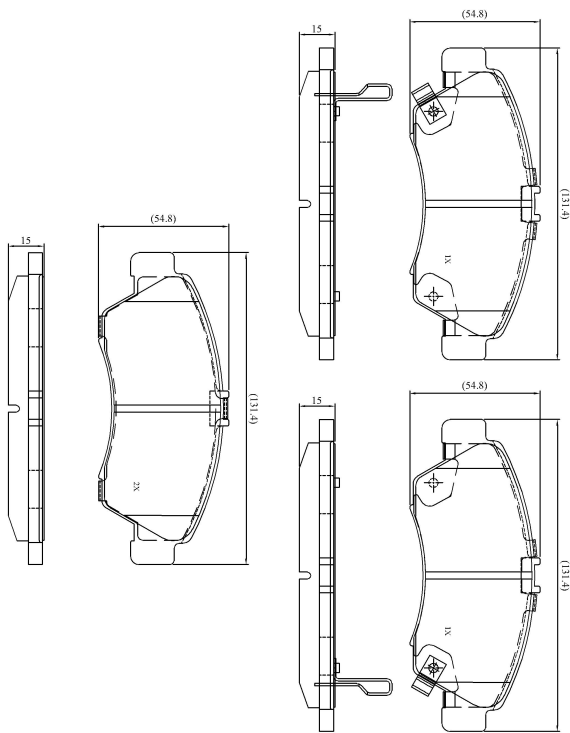

Make: HONDA

Model: Civic (91->95)

Part Number: ADB3556

Vehicle Manufacturing/Engine:

ADB3556

Specifications

Fitting Position	:	Front
Model Date	:	10/91-01/95
Or. Caliper	:	Sumitomo
WVA	:	21699
FMSI	:	
Length	:	131.3
Width	:	54.8
Thickness	:	15