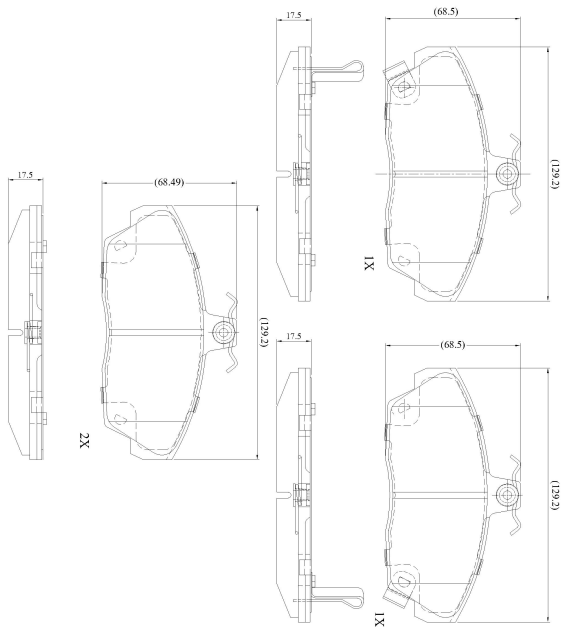

Make: HONDA

Model: Civic (95-> 11/99)

Part Number: ADB3232

Vehicle Manufacturing/Engine:

ADB3232

Specifications

| | | |
|-------------------------|---|-------------|
| Fitting Position | : | Front |
| Model Date | : | 01/95-11/99 |
| Or. Caliper | : | Lucas |
| WVA | : | 21515 |
| FMSI | : | |
| Length | : | 129.2 |
| Width | : | 68.5 |
| Thickness | : | 17.3 |