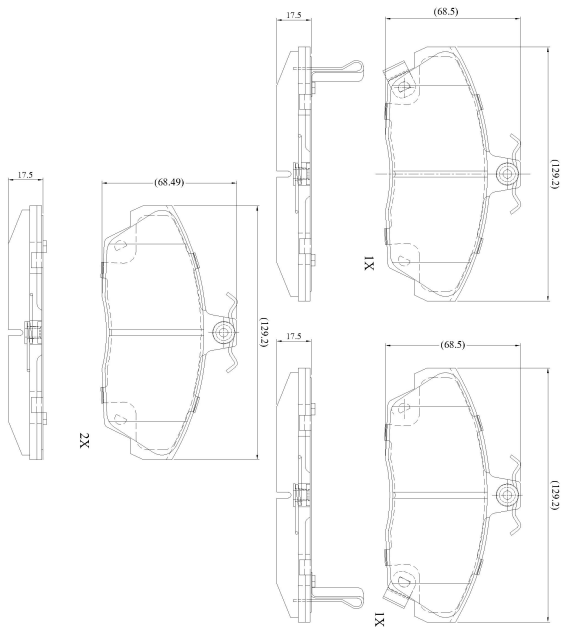

Make: HONDA

Model: Civic (95-> 11/99)

Part Number: ADB3232

Vehicle Manufacturing/Engine:

ADB3232

Specifications

Fitting Position	:	Front
Model Date	:	09/96-11/99
Or. Caliper	:	Lucas
WVA	:	21515
FMSI	:	
Length	:	129.2
Width	:	68.5
Thickness	:	17.3