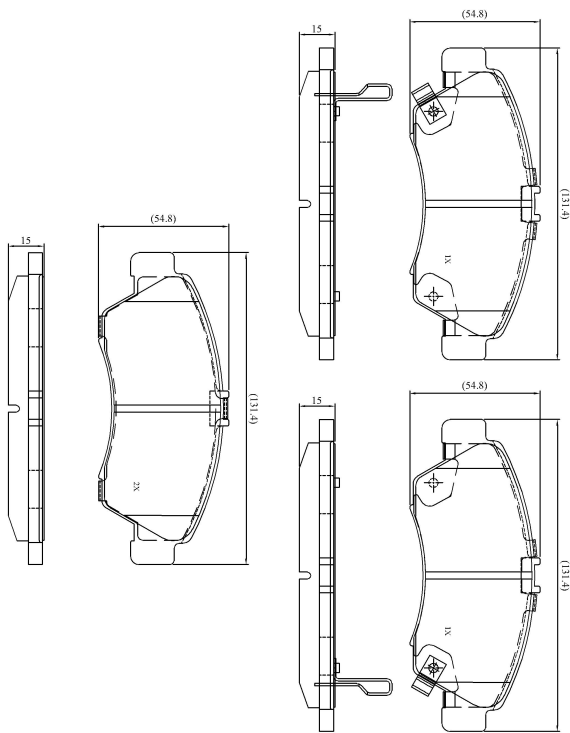

Make: HONDA

Model: Civic (95-> 11/99)

Part Number: ADB3556

Vehicle Manufacturing/Engine:

ADB3556

Specifications

Fitting Position	:	Front
Model Date	:	01/95-11/99
Or. Caliper	:	Sumitomo
WVA	:	21699
FMSI	:	
Length	:	131.3
Width	:	54.8
Thickness	:	15