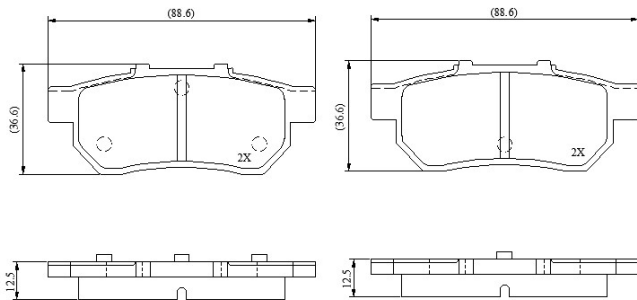

Make: HONDA

Model: Civic Aerodeck (->11/99)

Part Number: ADB0900

Vehicle Manufacturing/Engine:

ADB0900

Specifications

Fitting Position	:	Rear
Model Date	:	02/98-11/99
Or. Caliper	:	
WVA	:	
FMSI	:	

Length	:	88.6
Width	:	36.5
Thickness	:	12.5