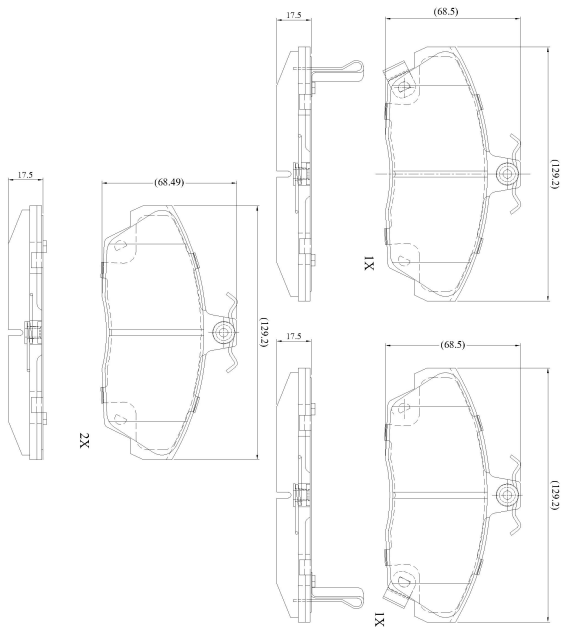

Make: HONDA

Model: Civic Aerodeck (->11/99)

Part Number: ADB3232

Vehicle Manufacturing/Engine:

ADB3232

Specifications

Fitting Position	:	Front
Model Date	:	02/98-11/99
Or. Caliper	:	Lucas
WVA	:	21515
FMSI	:	
Length	:	129.2
Width	:	68.5
Thickness	:	17.3