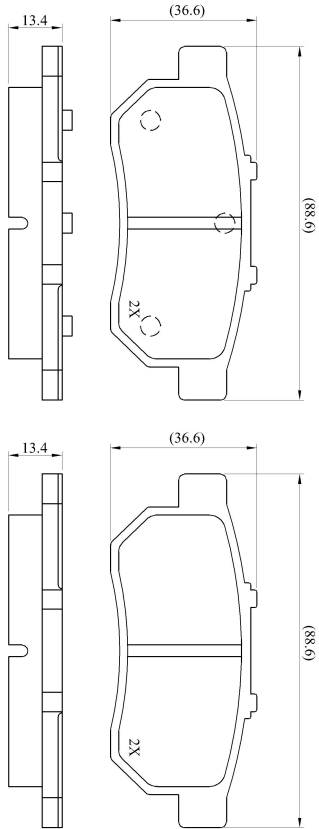

Make: HONDA

Model: Civic CRX Range

Part Number: ADB0708

Vehicle Manufacturing/Engine:

ADB0708

Specifications

Fitting Position	:	Rear
Model Date	:	06/90-06/92
Or. Caliper	:	
WVA	:	
FMSI	:	
Length	:	88.6
Width	:	36.5
Thickness	:	13.4