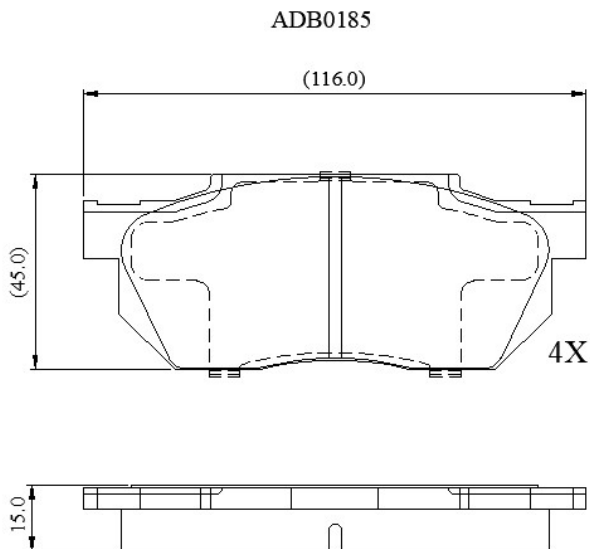

Make: HONDA

Model: Civic CRX

Part Number: ADB0185

Vehicle Manufacturing/Engine:

Specifications

Fitting Position

:

Front

Model Date	:	01/85-01/87
Or. Caliper	:	Akebono
WVA	:	20959
FMSI	:	
Length	:	116
Width	:	45
Thickness	:	15