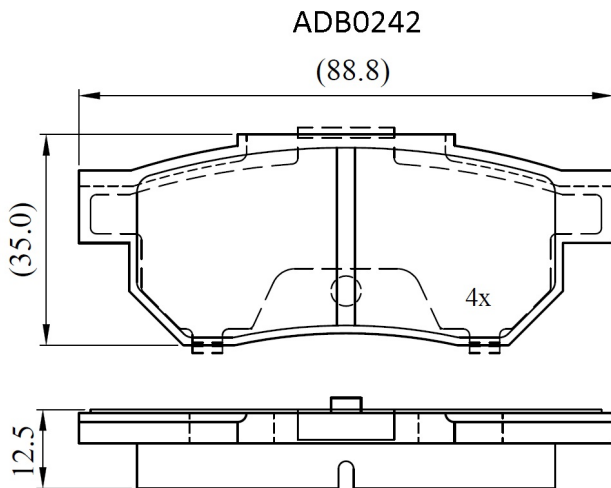

Make: HONDA

Model: Civic CRX

Part Number: ADB0242

Vehicle Manufacturing/Engine:

Specifications

Fitting Position	:	Rear
Model Date	:	08/87-07/90
Or. Caliper	:	Akebono

WVA	:	21312
FMSI	:	
Length	:	88.7
Width	:	35
Thickness	:	12.5