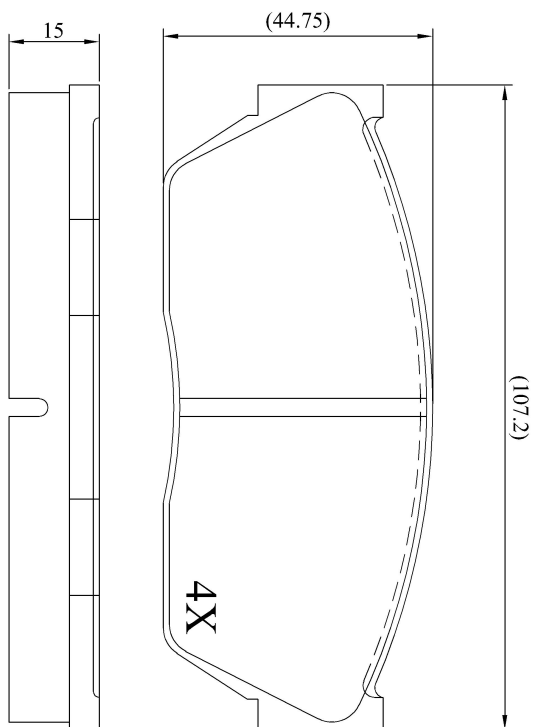

Make: HONDA

Model: Civic CRX

Part Number: ADB0268

Vehicle Manufacturing/Engine:

ADB0268

Specifications

Fitting Position	:	Front
Model Date	:	01/84-01/87
Or. Caliper	:	Sumitomo
WVA	:	20895
FMSI	:	
Length	:	107.2
Width	:	44.8
Thickness	:	15