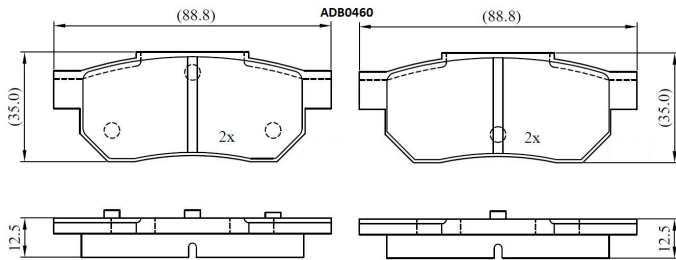

Make: HONDA

Model: Civic CRX

Part Number: ADB0460

Vehicle Manufacturing/Engine:

Specifications

Fitting Position	:	Rear
Model Date	:	07/90-06/92
Or. Caliper	:	Akebono
WVA	:	21312
FMSI	:	
Length	:	88.0/88.7
Width	:	35

Thickness

:

12.5