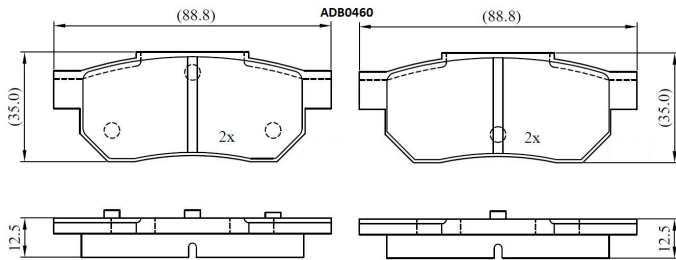

Make: HONDA

Model: Civic CRX

Part Number: ADB0460

Vehicle Manufacturing/Engine:

Specifications

Fitting Position	:	Rear
Model Date	:	06/92-12/98
Or. Caliper	:	Akebono
WVA	:	21312
FMSI	:	
Length	:	88.0/88.7
Width	:	35

Thickness : 12.5