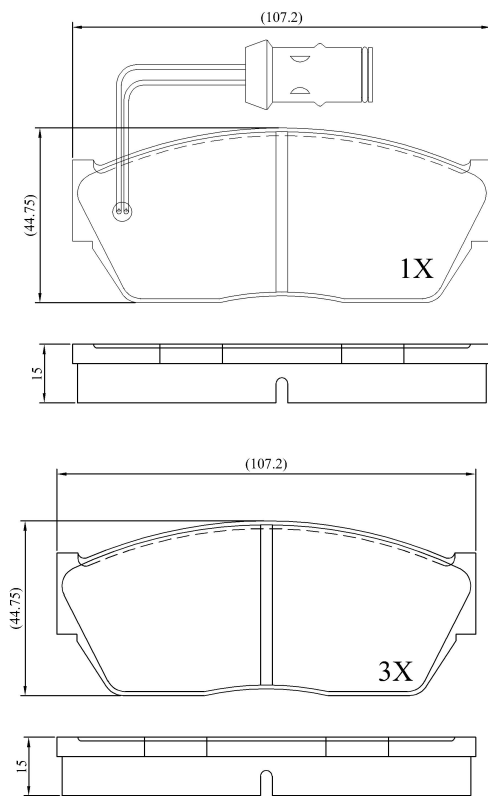

Make: HONDA

Model: Civic CRX

Part Number: ADB1268

Vehicle Manufacturing/Engine:

ADB1268

Specifications

Fitting Position	:	Front
Model Date	:	01/85-01/87
Or. Caliper	:	Sumitomo
WVA	:	21127
FMSI	:	
Length	:	107.2
Width	:	44.8
Thickness	:	15