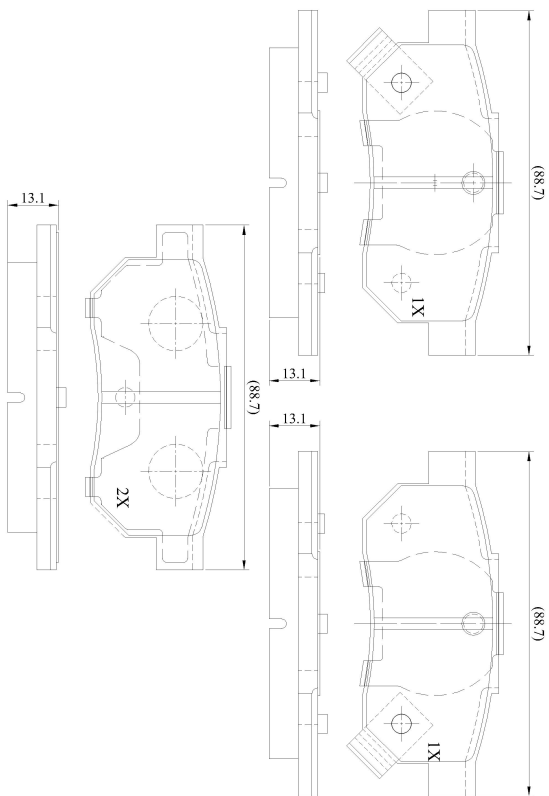

Make: HONDA

Model: Civic CRX

Part Number: ADB3242

Vehicle Manufacturing/Engine:

ADB3242

Specifications

Fitting Position	:	Rear
Model Date	:	06/92-12/98
Or. Caliper	:	Akebono
WVA	:	2,13,12,21,313
FMSI	:	
Length	:	88.8
Width	:	35
Thickness	:	12.5