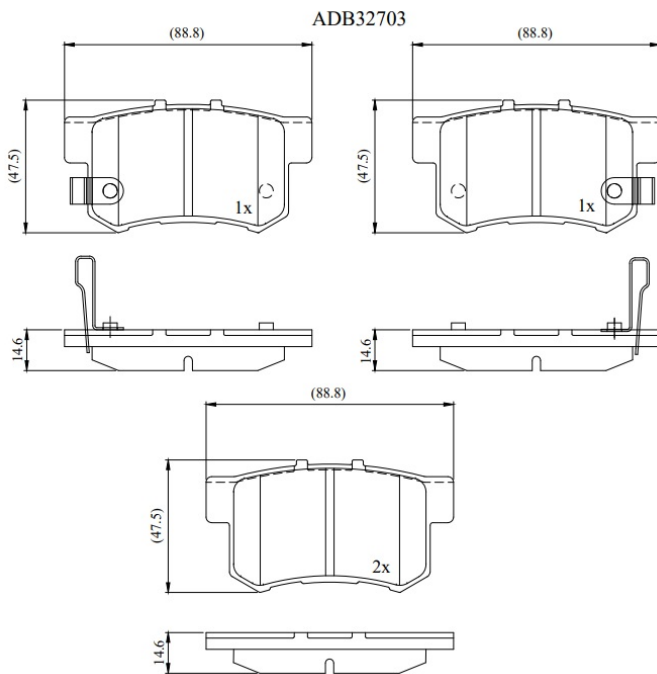

Make: HONDA

Model: Civic Hybrid

Part Number: ADB32703

Vehicle Manufacturing/Engine:

Specifications

Fitting Position

:

Rear

Model Date	:	10-
Or. Caliper	:	
WVA	:	
FMSI	:	D365
Length	:	88.8
Width	:	47.5
Thickness	:	14.6