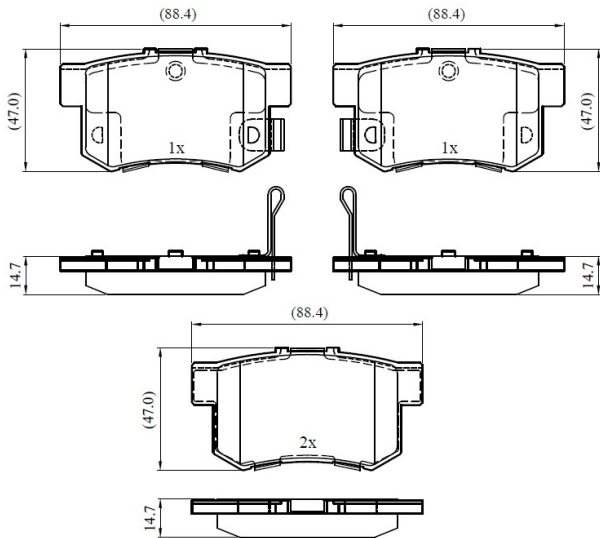

Make: HONDA

Model: Civic IX Saloon

Part Number: ADB33255

Vehicle Manufacturing/Engine:

ADB33255

Specifications

Fitting Position

:

Rear

Model Date	:	2011-
Or. Caliper	:	
WVA	:	21719
FMSI	:	
Length	:	88.4
Width	:	47
Thickness	:	14.7