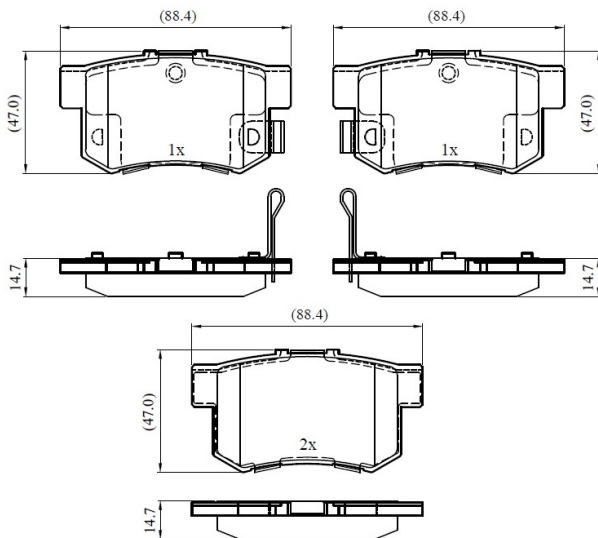

Make: HONDA

Model: CIVIC Mk V Aerodeck

Part Number: ADB33255

Vehicle Manufacturing/Engine:

ADB33255

Specifications

Fitting Position

:

Rear

Model Date	:	1998-2001
Or. Caliper	:	
WVA	:	21719
FMSI	:	
Length	:	88.4
Width	:	47
Thickness	:	14.7