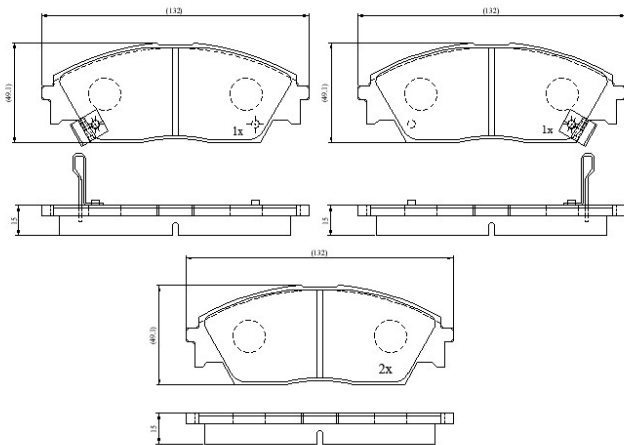

Make: HONDA

Model: Civic Shuttle

Part Number: ADB3378

Vehicle Manufacturing/Engine:

ADB3378

Specifications

Fitting Position	:	Front
Model Date	:	03/88-07/90
Or. Caliper	:	Akebono

WVA	:	21322
FMSI	:	
Length	:	132
Width	:	49.1
Thickness	:	15